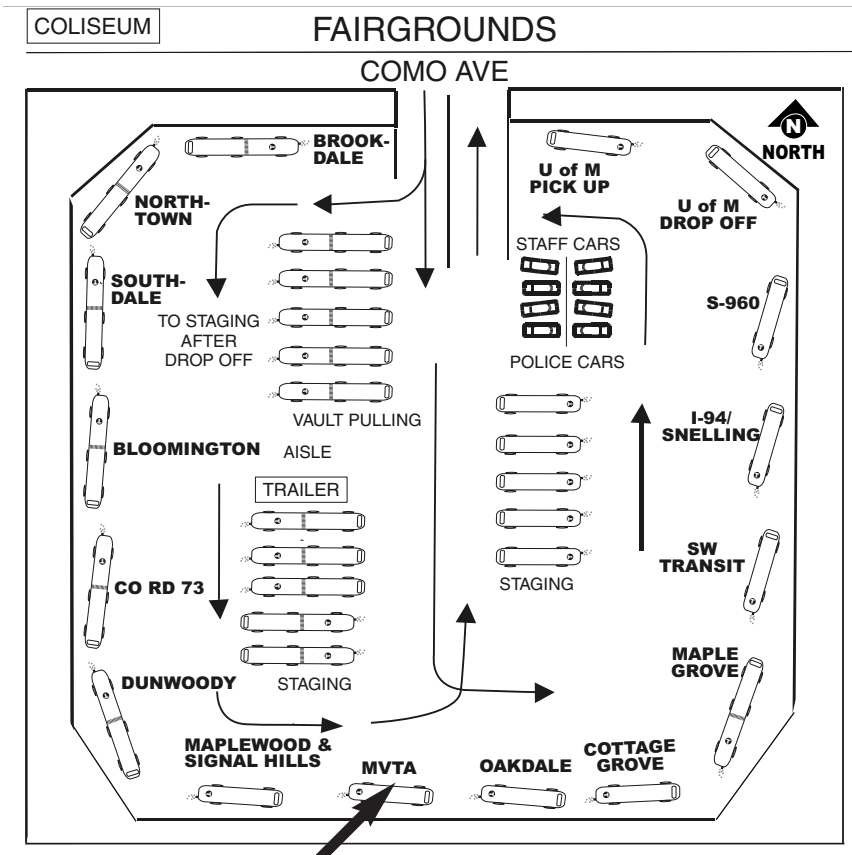

Unfold schedule to see weekday and weekend times at Burnsville Transit Station.

SOUTH: TO EGAN TRANSIT STATION	
Depart	Arrive
Minnesota	Eagan
State	Transit
Fairgrounds	Station
PM	PM
1200	1235
1230	105
100	135
130	205
200	235
230	305
300	335
330	405
400	435
430	505
500	535
530	605
600	635
630	705
700	735
730	805
800	835
830	905
900	935
930	1005
1000	1035
1030	1105
1100	1135
1130	1205 AM
1200	AM
1235	1235

NORTH: TO MINNESOTA STATE FAIRGROUNDS	
Depart	Arrive
Eagan	Minnesota
Transit	State
Station	Fairgrounds
AM	AM
800	835
830	905
900	935
930	1005
1000	1035
1030	1105
1100	1135
1130	1205 PM
PM	PM
1200	1235
1230	105
100	135
130	205
200	235
230	305
300	335
330	405
400	435
430	505
500	535
530	605
600	635
630	705
700	735

Como Transit Station (draft) 2009

Pick up a Fairgrounds map when you arrive at the Fair

- "How to Ride the Bus" Brochure and Classes
- HOV lanes and ramp-meter bypasses along major highways
- Guaranteed Ride Home program
- Bike storage racks (Apple Valley Transit Station, Burnsville Transit Station, Savage Park & Ride)
- Bike lockers (Apple Valley, Burnsville, Eagan, 157th St. Transit Stations, Blackhawk Park & Ride, and Palomino Hills Park & Ride)
- All buses are handicapped accessible
- Bike racks on all MVTA buses
- Park & Ride Lots in Apple Valley, Burnsville, Eagan, Rosemount and Savage
- Transit Stations in Apple Valley, Burnsville and Eagan