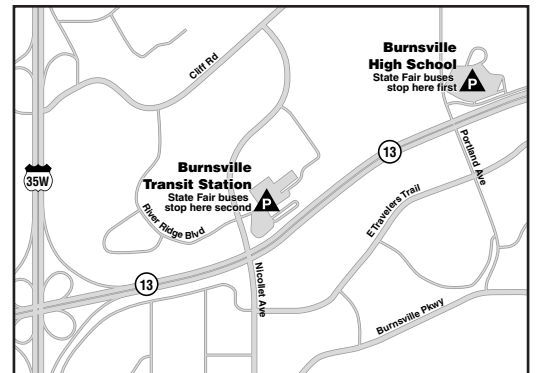

SOUTH: TO B'VILLE TRANSIT/B'VILLE HIGH

Depart Minnesota State Fairgrounds	Arrive Burnsville Transit Station	Arrive Burnsville High School
PM	PM	PM
1200	1235	1240
100	135	140
200	235	240
300	335	340
400	435	440
500	535	540
600	635	640
700	735	740
800	835	840
900	935	940
1000	1035	1040
1100	1135	1140
AM	AM	AM
1200	1235	1240