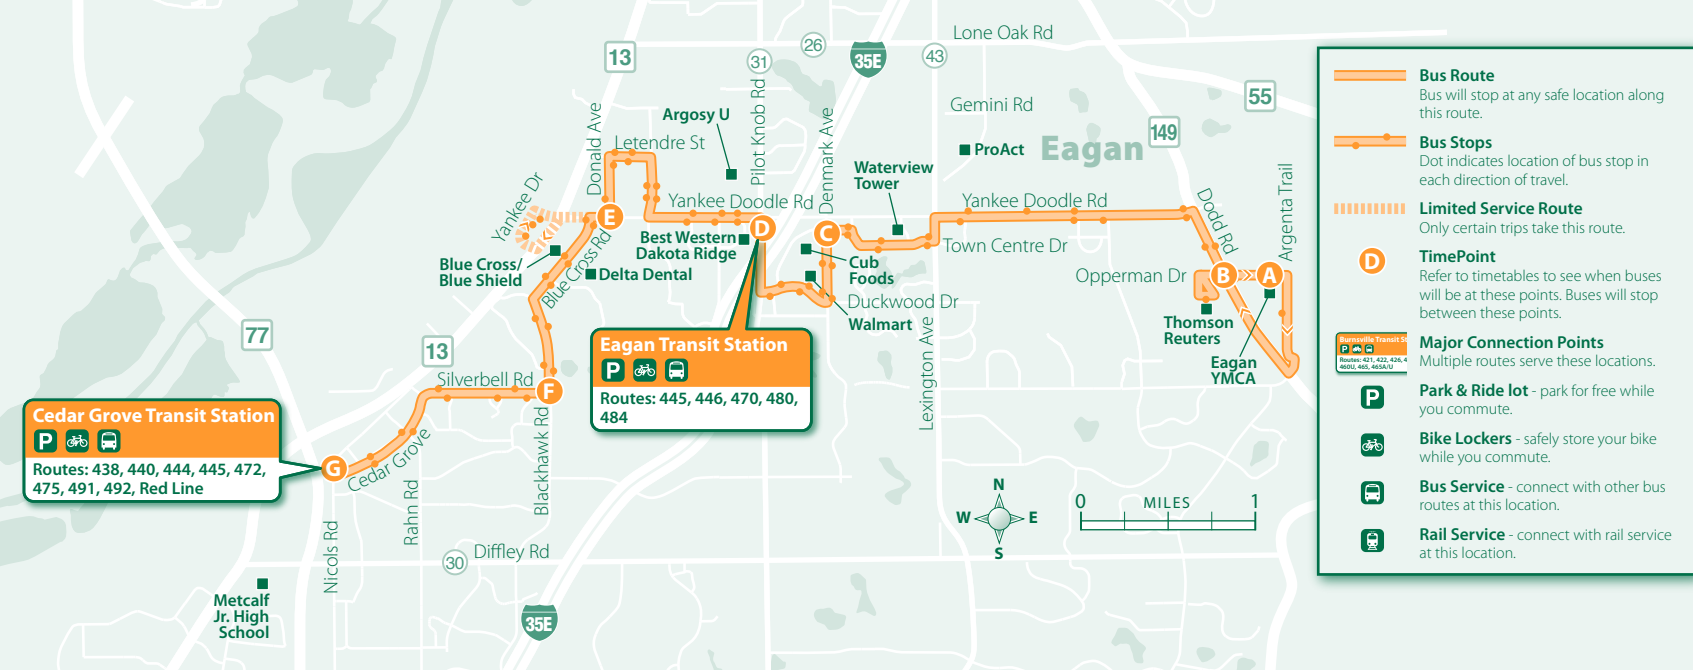

- MVTA Burnsville Transit Station
- Cub Foods locations
- Metro Transit Stores
- Marschall Road Transit Station

MONDAY – FRIDAY  
WEEKEND

Effective 9/12/2020

### EAGAN

- Cedar Grove Transit Station
- Blue Cross/Blue Shield
- Eagan Transit Station
- Thomson Reuters
- Eagan YMCA

With Connections to Apple Valley, Burnsville and Savage

[mvta.com](http://mvta.com) 952-882-7500

### FROM EAGAN YMCA TO CEDAR GROVE

Route Number & Letter	Eagan					
	Eagan YMCA (A)	Town Centre Dr & Denmark (C)	Eagan Transit Station (D)	Donald Ave & Yankee Doodle Rd (E)	Silver Bell & Blackhawk (F)	Cedar Grove Transit Station (G)
<b>AM</b>						
445	5:57	6:09	6:21	6:26	6:30	6:36
445	6:27	6:39	6:51	6:56	7:00	7:06
445	6:57	7:09	7:21	7:26	7:30	7:36
445			7:51	7:56	8:00	8:06
445	7:59	8:11	8:23	8:28	8:32	8:38
445	8:59	9:11	9:23	9:28	9:32	9:38
445	9:59	10:11	10:23	10:28	10:32	10:38
445	10:59	11:11	11:23	11:28	11:32	11:38
<b>PM</b>						
445	11:59	12:11	12:23	12:28	12:32	12:38
445	12:59	1:11	1:23	1:28	1:32	1:38
445	1:59	2:11	2:23	2:28	2:32	2:38
445A	3:03	3:15	3:27	3:32	3:40	3:46
445A	4:03	4:15	4:27	4:32	4:40	4:46
445	4:59	5:11	5:23	5:28	5:32	5:38
445	5:59	6:11	6:23	6:28	6:32	6:38
445	6:59	7:11	7:23	7:28	7:32	7:38
445	7:53	8:05	8:17	8:22	8:26	8:32
445	8:53	9:05	9:17	9:22	9:26	9:32