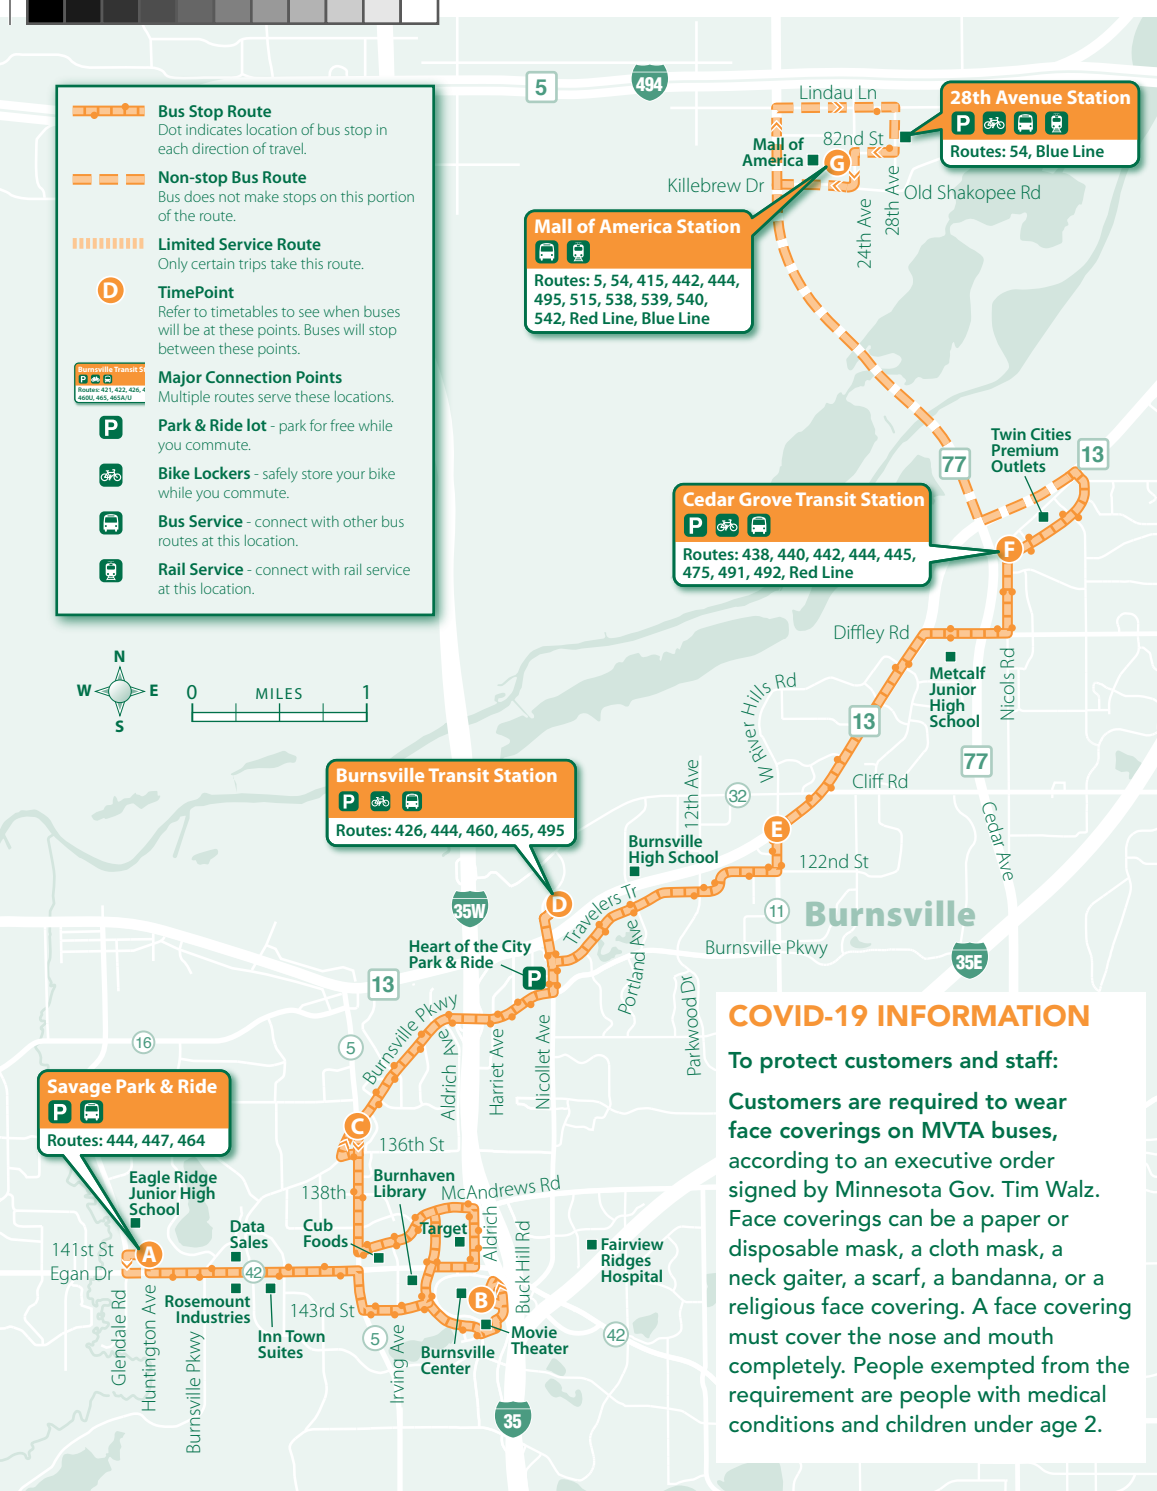

COVID-19 INFORMATION

To protect customers and staff: Customers are required to wear face coverings on MVTA buses, according to an executive order signed by Minnesota Gov. Tim Walz. Face coverings can be a paper or disposable mask, a cloth mask, a neck gaiter, a scarf, a bandanna, or a religious face covering. A face covering must cover the nose and mouth completely. People exempted from the requirement are people with medical conditions and children under age 2.

444 MON-FRI NORTHBOUND

FROM SAVAGE AND BURNSVILLE TO MALL OF AMERICA

Route Number & Letter	Savage	Burnsville				Eagan	Bloomington
	Savage Park & Ride (A)	Burnsville Center (B)	Co. Rd. 5 & Burnsville Pkwy (C)	Burnsville Transit Station (D)	Co. Rd. 11 & Hwy 13 (E)	Cedar Grove Transit Station (F)	Mall of America (G)
AM							
444	5:00		5:13	5:23	5:31	5:38	5:50
444	5:30		5:43	5:53	6:01	6:08	6:20
444	6:00		6:13	6:23	6:31	6:38	6:50
444	6:28		6:41	6:53	7:01	7:08	7:20
444	6:55		7:10	7:22	7:30	7:37	7:49
444	7:31		7:46	7:58	8:06	8:13	8:25
444		8:09	8:21	8:33	8:41	8:48	9:00
444		8:31	8:46	8:58	9:06	9:13	9:25
444		9:09	9:21	9:33	9:41	9:48	10:00
444		9:31	9:46	9:58	10:06	10:13	10:25
444		10:09	10:21	10:33	10:41	10:48	11:00
444		10:31	10:46	10:58	11:06	11:13	11:25
444		11:09	11:21	11:33	11:41	11:48	12:00
444		11:31	11:46	11:58	12:06	12:13	12:25
PM							
444		12:04	12:16	12:28	12:36	12:43	12:55
444	12:31		12:46	12:58	1:06	1:13	1:25
444		1:09	1:21	1:33	1:41	1:48	2:00
444	1:31		1:46	1:58	2:06	2:13	2:25
444		2:09	2:21	2:33	2:41	2:48	3:00
444	2:31		2:46	2:58	3:06	3:13	3:25
444		3:02	3:15	3:28	3:36	3:43	3:55
444		3:30	3:45	3:58	4:06	4:13	4:25
444		4:07	4:20	4:33	4:41	4:48	5:00
444		4:30	4:45	4:58	5:06	5:13	5:25
444		5:07	5:20	5:33	5:41	5:48	6:00
444		5:30	5:45	5:58	6:06	6:13	6:25
444		6:07	6:20	6:33	6:41	6:48	7:00
444		6:35	6:48	6:58	7:06	7:13	7:25
444		7:07	7:18	7:28	7:36	7:43	7:55
444		7:35	7:48	7:58	8:06	8:13	8:25
444		8:07	8:18	8:28	8:36	8:43	8:55
444		8:37	8:48	8:58	9:06	9:13	9:25
444		9:05	9:18	9:28	9:36	9:43	9:55

Shaded trips indicate rush-hour fares
Note: NB trips serve Lindau Lane at 26th Ave. S. (drop-off only)

444 MON-FRI SOUTHBOUND

FROM MALL OF AMERICA TO BURNSVILLE AND SAVAGE