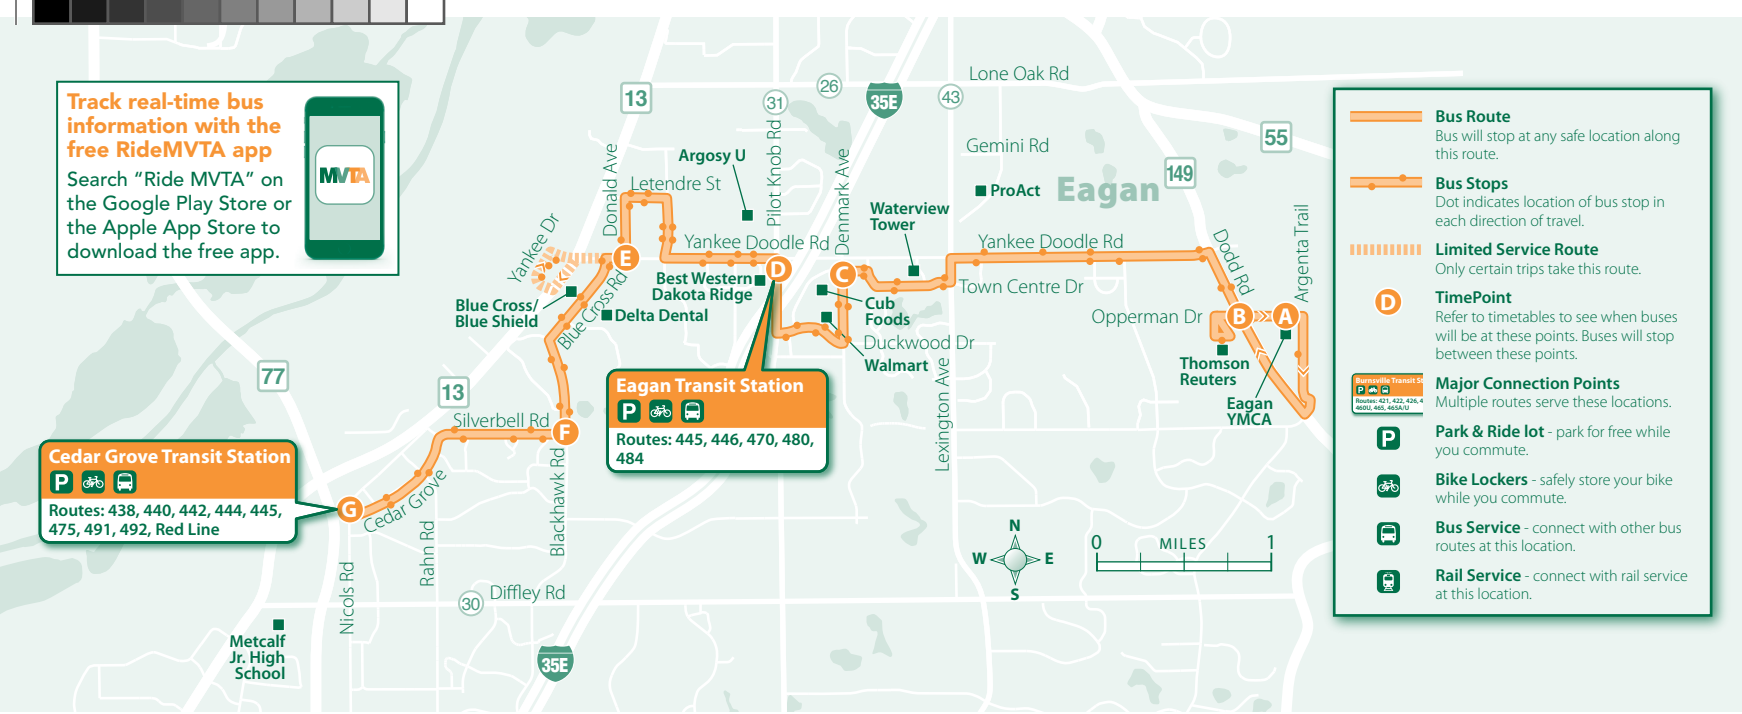

- MVTA Burnsville Transit Station
- Cub Foods locations
- Metro Transit Stores
- Marshall Road Transit Station

MONDAY – FRIDAY  
WEEKEND

Effective 5/15/2021

445 is a local route with designated stops in Eagan. Refer to the stop listings inside for details.

### EAGAN

- Cedar Grove Transit Station
- Blue Cross/Blue Shield
- Eagan Transit Station
- Thomson Reuters
- Eagan YMCA

With Connections to Apple Valley, Burnsville and Savage

[mvta.com](http://mvta.com) 952-882-7500

Track real-time bus information with the free RideMVTA app. Search "Ride MVTA" on the Google Play Store or the Apple App Store to download the free app.

- Bus Route**  
Bus will stop at any safe location along this route.
- Bus Stops**  
Dot indicates location of bus stop in each direction of travel.
- Limited Service Route**  
Only certain trips take this route.
- TimePoint**  
Refer to timetables to see when buses will be at these points. Buses will stop between these points.
- Major Connection Points**  
Multiple routes serve these locations.
- Park & Ride lot** - park for free while you commute.
- Bike Lockers** - safely store your bike while you commute.
- Bus Service** - connect with other bus routes at this location.
- Rail Service** - connect with rail service at this location.